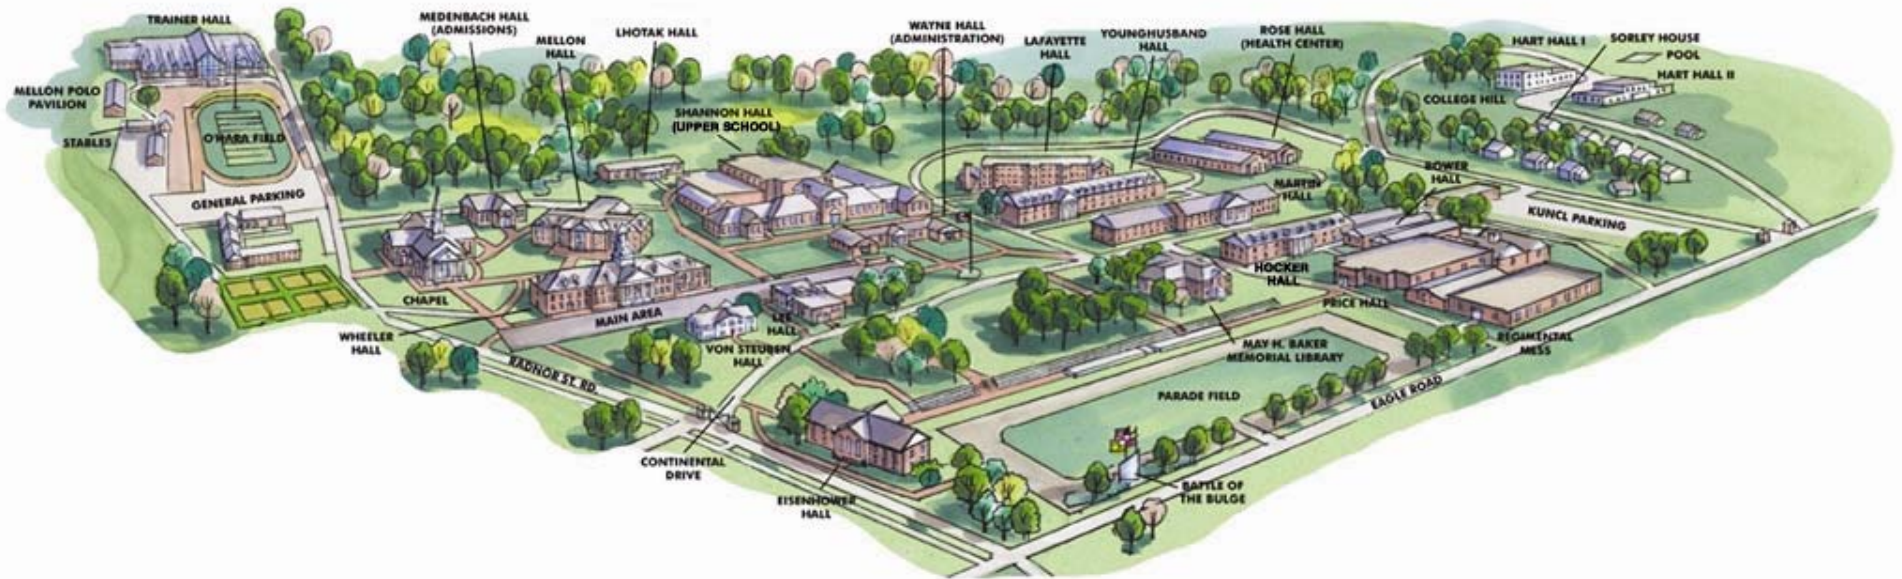

VALLEY FORGE MILITARY ACADEMY & COLLEGE PRINTABLE CAMPUS MAP

Key Office Locations:

College Admissions: Medenbach Hall	Human Resources: Mellon Hall, 2 nd Floor
Academy Admissions: Shannon Hall	Development & Alumni Relations: Mellon Hall, 1 st Floor
Business Office & Cadet Accounts: Mellon Hall, 2 nd Floor	Parent Relations: Mellon Hall, 2 nd Floor
Financial Aid: Medenbach Hall	Athletic Offices: Trainer Hall
Commandant's Department: Lee Hall	Marketing & Communications: Mellon Hall, 2 nd Floor
Senior ROTC: Shannon Hall	Cadet Store: Bower Hall, 1 st Floor