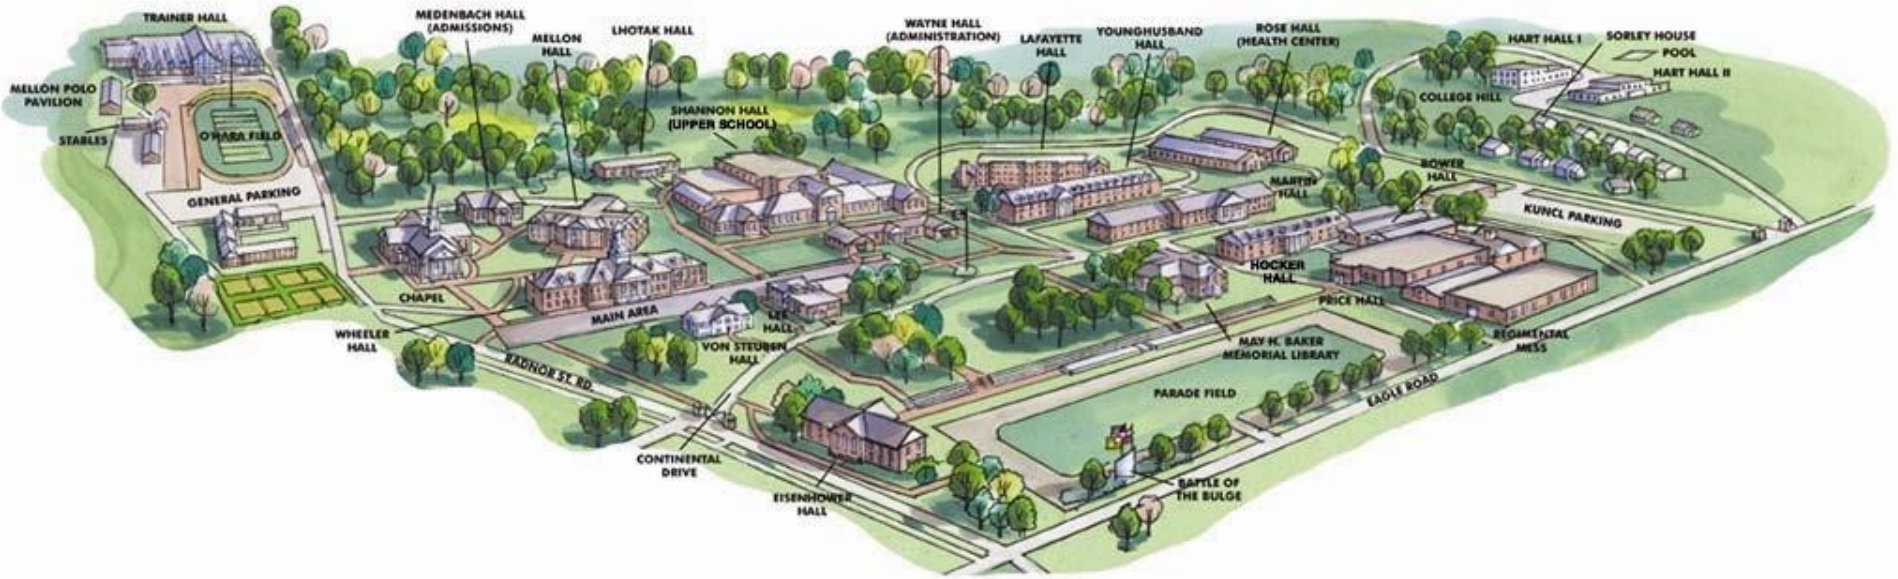

VALLEY Forge MILITARY ACADEMY & COLLEGE PRINTABLE CAMPUS MAP

Key Office Locations:

College Admissions: Medenbach Hall	Human Resources: Mellon Hall, 2 nd Floor
Academy Admissions: Crossed Sabres	Alumni Relations: Mellon Hall, 1 st Floor
Business Office & Cadet Accounts: Mellon Hall, 2 nd Floor	Development: Mellon Hall, 2 nd Floor
Financial Aid: Medenbach Hall	Athletic Offices: Trainer Hall
Commandant's Department: Lee Hall	Marketing & Communications: Wayne Hall
Senior ROTC: Lohtak Hall	Cadet Store: Bower Hall, 1 st Floor