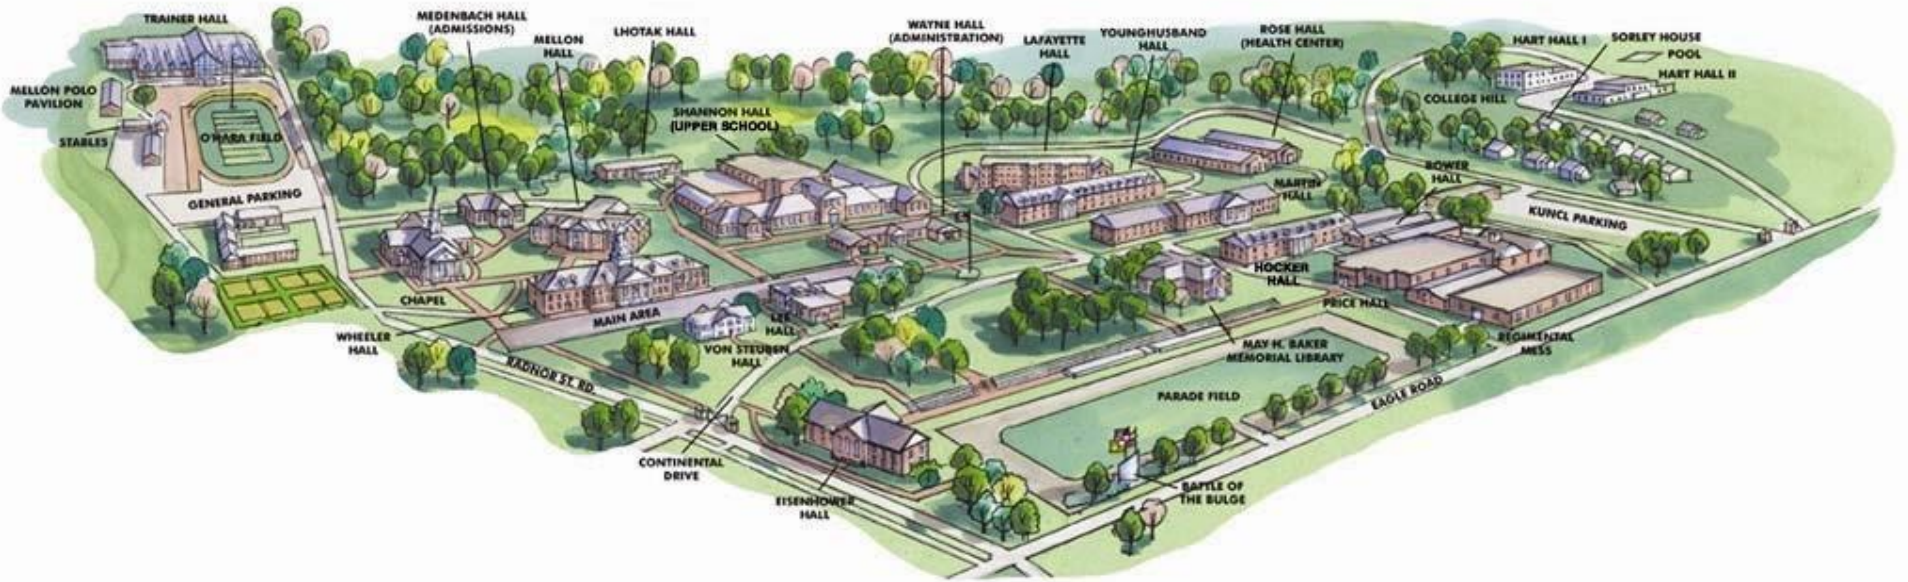

VALLEY FORGE MILITARY ACADEMY & COLLEGE PRINTABLE CAMPUS MAP

Key Office Locations:

Academy Admissions & Financial Aid: Crossed Sabres	Human Resources: Mellon Hall, 2 nd Floor
College Admissions & Financial Aid: Medenbach Hall	Alumni Relations: Mellon Hall, 1 st Floor
Business Office & Cadet Accounts: Mellon Hall, 2 nd Floor	Institutional Advancement: Wayne Hall
Commandant's Department: Lee Hall	Athletic Offices: Trainer Hall
Senior ROTC: Lohtak Hall	Marketing & Communications: Wayne Hall